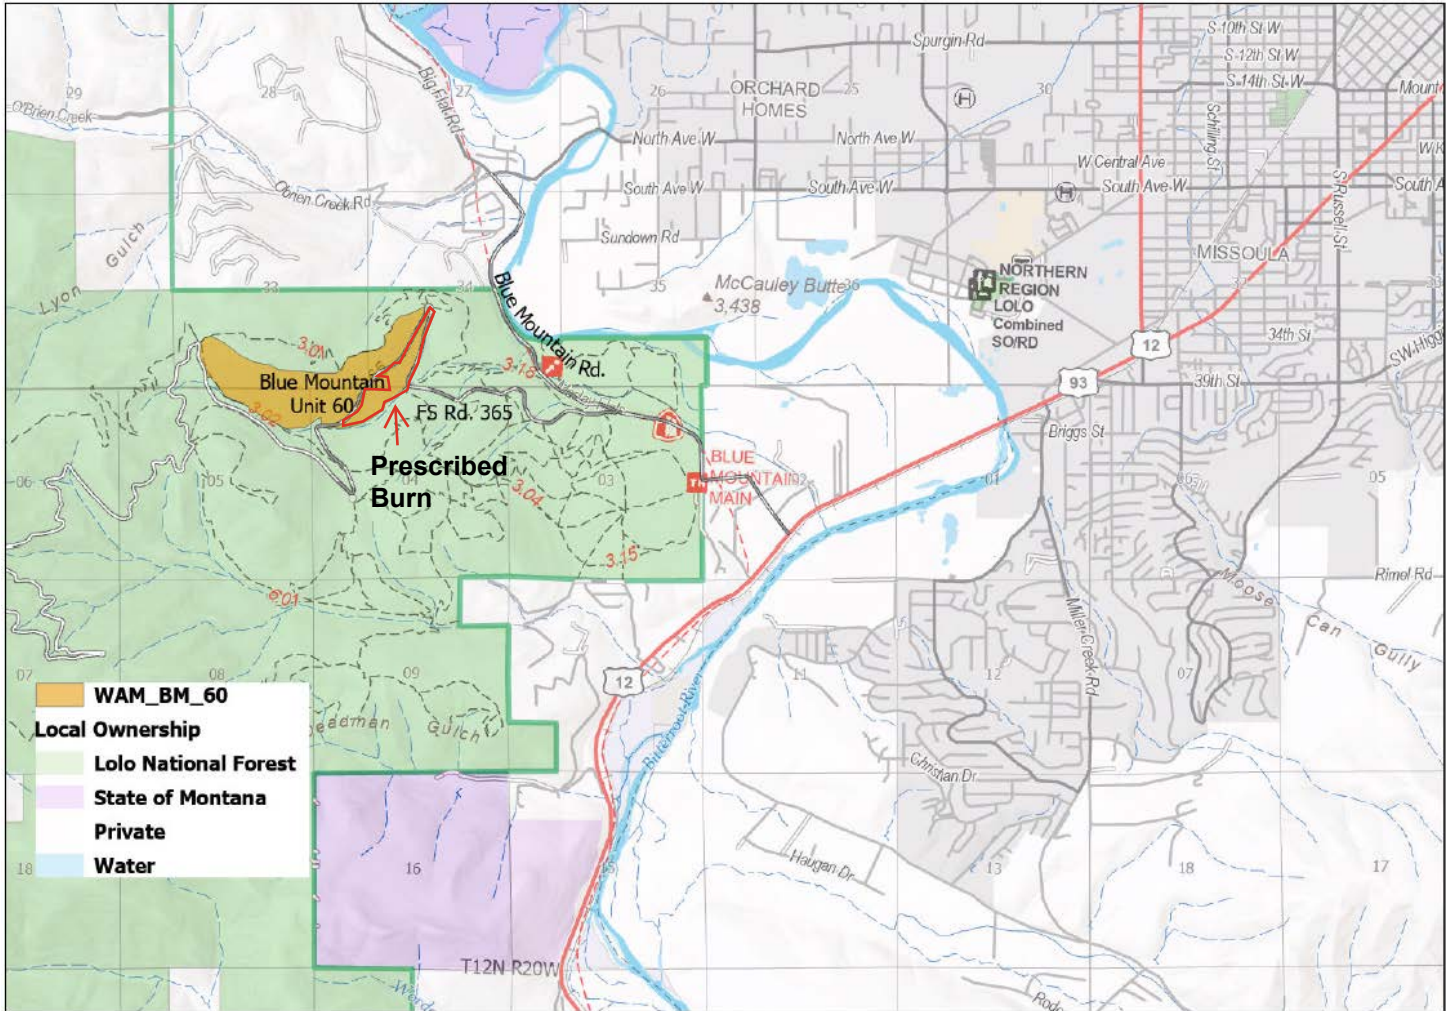

# Blue Mountain 60 RX Project Map Missoula Ranger District

Created by: DAS